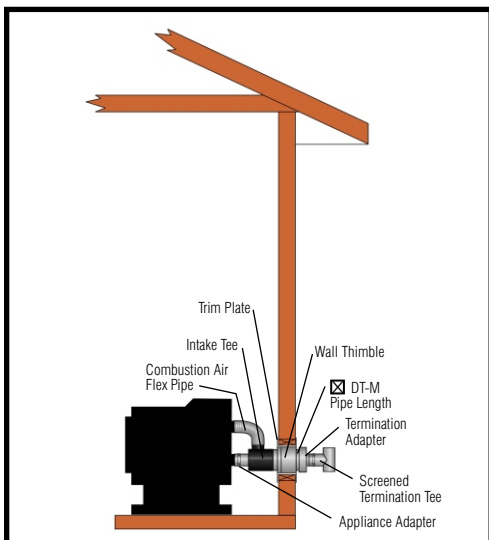

Direct-Temp® for Multi-Fuel KITS

Selkirk has put together 3 DT-M kits to get your project done . . . We have taken the guess work out of installation by putting the most common parts for each installation all in one box. These 3 kits represent the most common installations. Simply decide which of these best suits your needs, then pick up your DT-M lengths and if required the proper roof flashing.

Now just add: **DT-M Lengths** available in 6", 12", 24", 36" and/or Adjustable (12.5" to 19.5") lengths and **Wall Bands** as required

Horizontal Kit - 3" = 3DTM-HK or 4" = 4DTM-HK*

- ⚡ Air Intake Tee - Black: [SC03TAD3B](#) or [SC04TAD3B](#)
- ⚡ Trim Plate: [SC03TP](#) or [SC04TP](#)
- ⚡ Wall Thimble: [SC03WT](#) or [SC04WT](#)
- ⚡ Appliance Adapter - 3" Outside Fit: [9301MOD](#) or [9364](#)
- ⚡ Termination Adapter: [SC03VT](#) or [SC04VT](#)
- ⚡ Screened Termination Tee: [9390TEE](#) or [9490TEE](#)
- ⚡ Combustion Air Kit: [4DT-CAK](#)

* 4" Kit includes 3" - 4" Increasing Appliance Adapter: [9364](#)

Vertical Kit - 3" = 3DTM-VK or 4" = 4DTM-VK

- ⚡ Tee with Vacuum Cleanout Cap & Shield: [9316DTMB](#) or [9416DTMB](#)
- ⚡ Air Intake Tee - Black: [SC03TAD3B](#) or [SC04TAD3B](#)
- ⚡ Firestop: [SC03FSP](#) or [SC04FSP](#)
- ⚡ Trim Plate: [SC03TP](#) or [SC04TP](#)
- ⚡ Appliance Adapter - 3" Outside Fit: [9301MOD](#)
- ⚡ 304 Storm Collar: [4526SS](#) or [4726SS](#)
- ⚡ Termination Adapter: [SC03VT](#) or [SC04VT](#)
- ⚡ Tall Rain Cap: [SC03RCX](#) or [SC04RCX](#)
- ⚡ Combustion Air Kit: [4DT-CAK](#)

Now just add: **DT-M Lengths** available in 6", 12", 24", 36" and/or Adjustable (12.5" to 19.5") lengths, the appropriate **Roof Flashing** (2/12 - 6/12 or 6/12 - 12/12) and **Wall Bands** as required